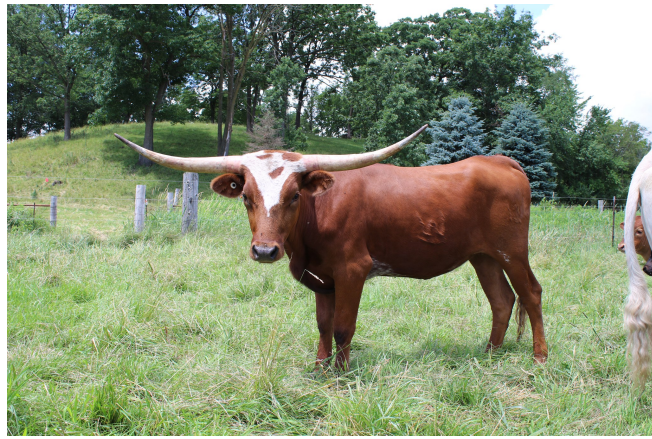

WL REBEL RITA

Date of Birth: 08/03/2022
Registration 1: CI341993
Registration 2: RFID 840-003-269-147-197
Breeder: WHITLOCK LONGHORNS
Owner: Luke Multhauf

Courtesy of Ruby Valley Ranch

TTT: 49.7500 on 03/27/2024